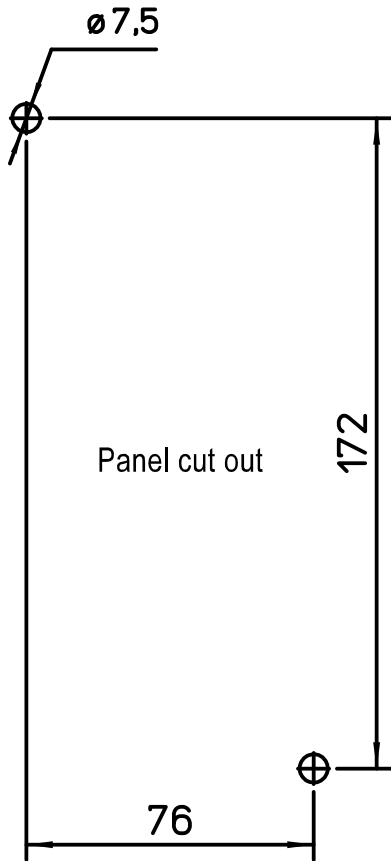

Diritti riservati All rights reserved

dimensions in mm	AM 0920	Scale	
Date 22/07/16	Box 92x205x86	1:2	
Sign. F.Zaffora			